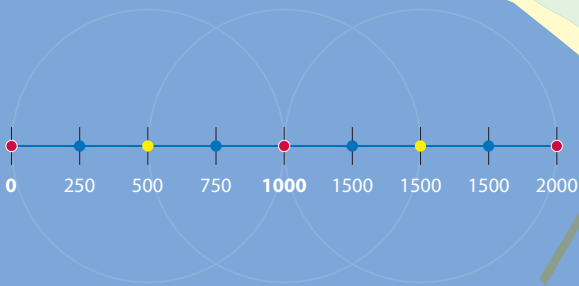

Long Beach Marine Stadium

Port of Long Beach

Distance Around Island is Approximately 4000m

Distance Up The Back Channel and Back is Approximately 6000m

● Red Dot Represents 1000m

● Yellow Dot Represents 500m

● Blue Dot Represents 250m